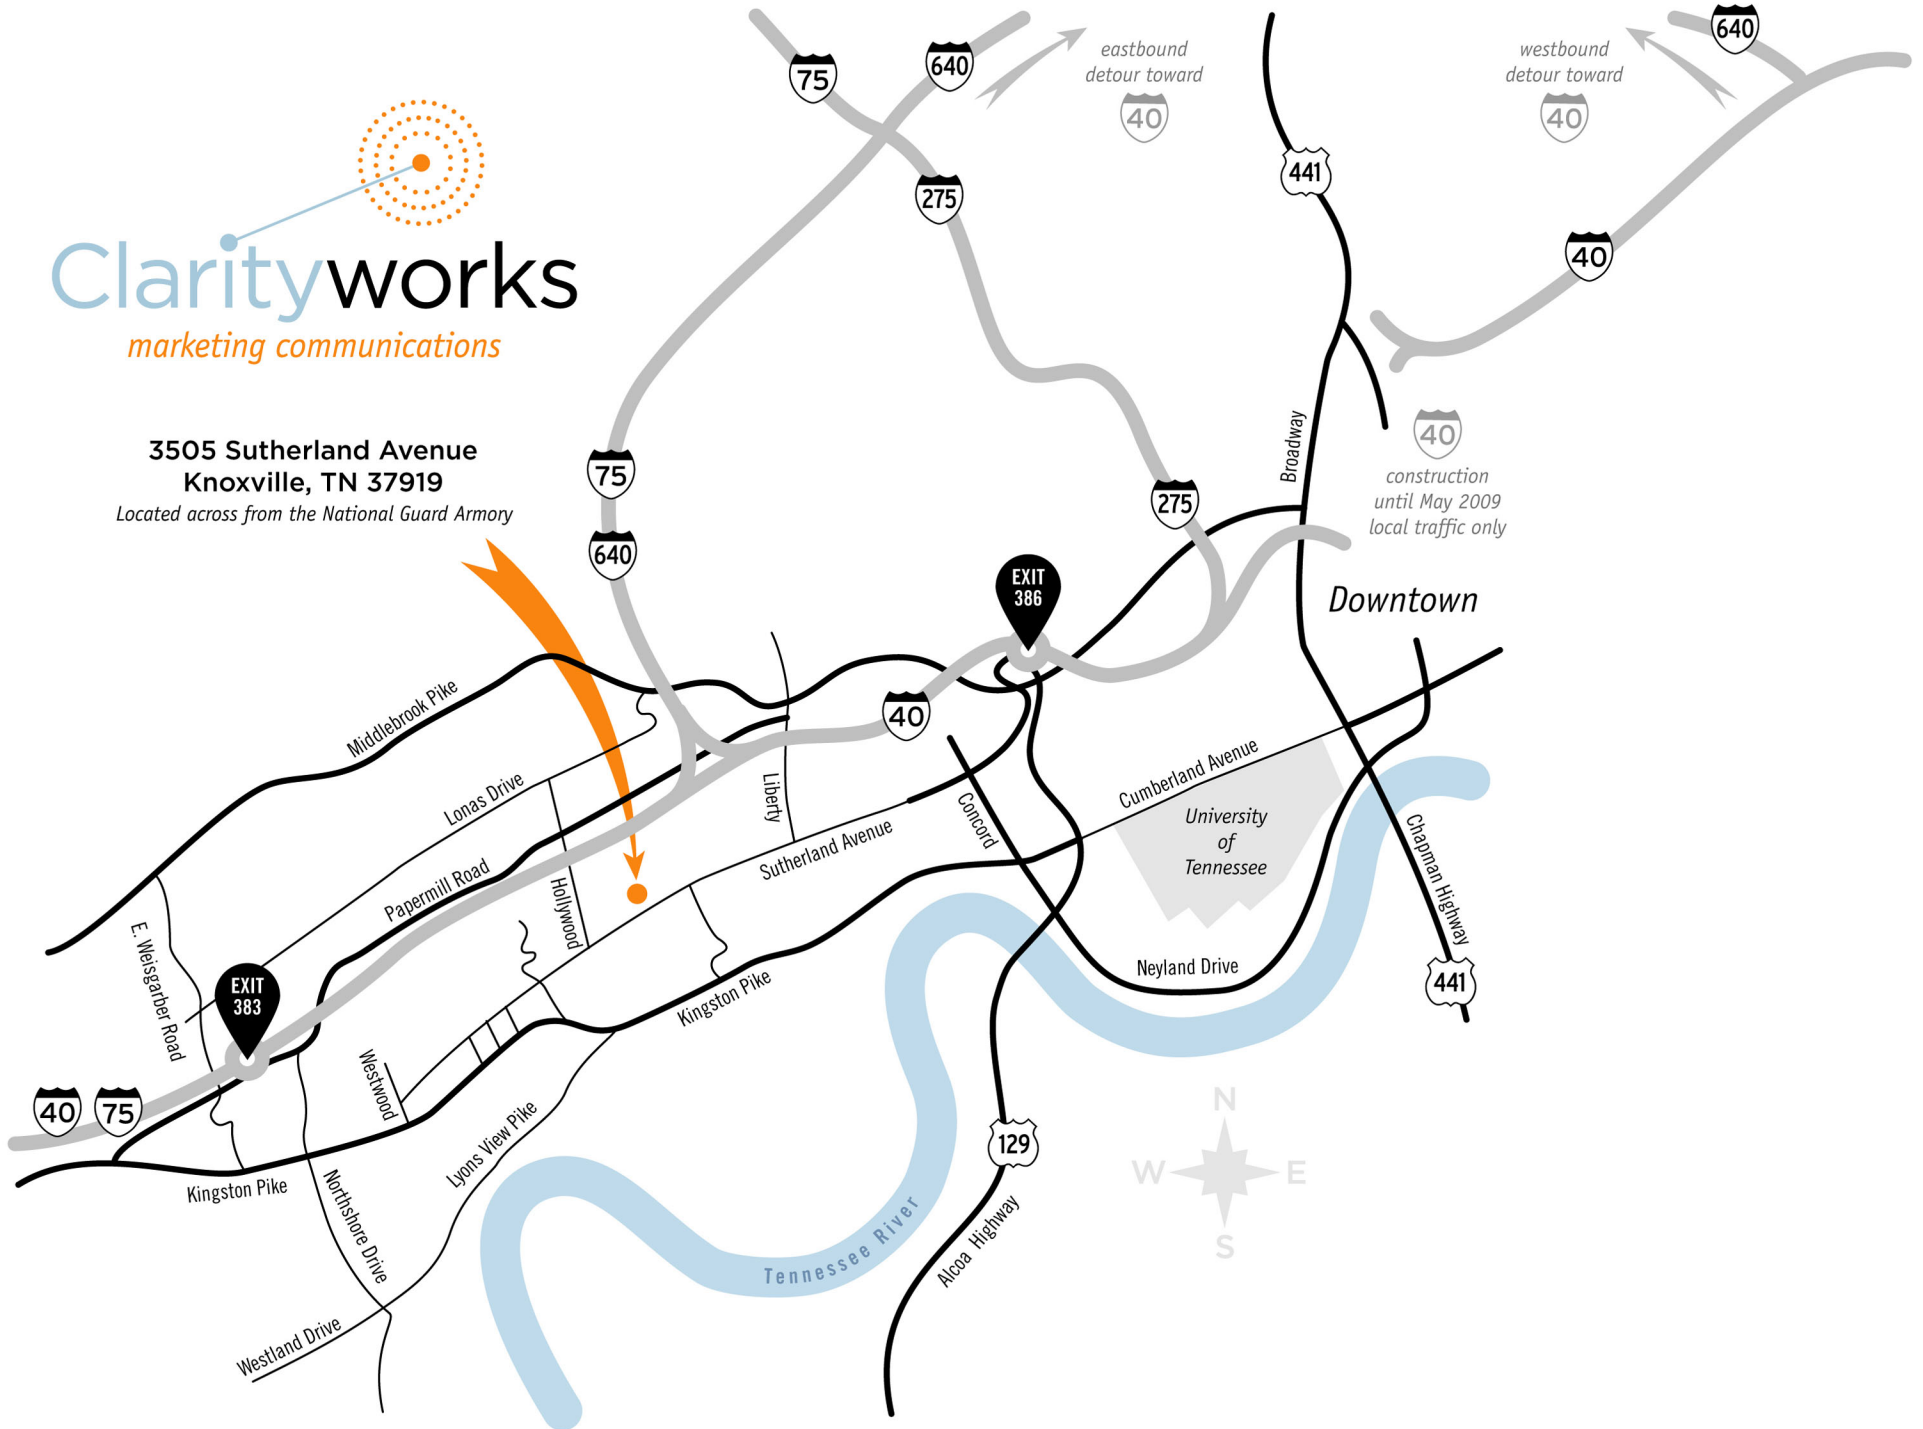

# Clarityworks

marketing communications

**3505 Sutherland Avenue  
Knoxville, TN 37919**  
*Located across from the National Guard Armory*

eastbound  
detour toward

westbound  
detour toward

construction  
until May 2009  
local traffic only

Downtown

EXIT 386

EXIT 383